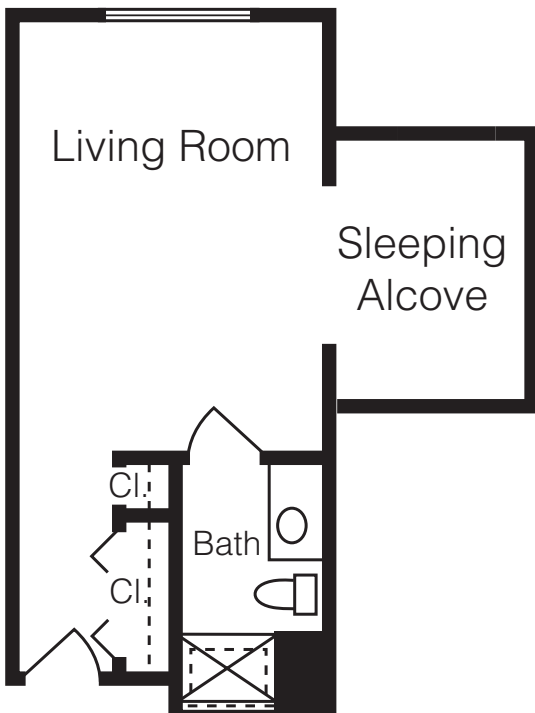

BROADWAY PLAZA PECAN PARK

STUDIO

Approximately 340 sq. ft.

STUDIO DELUXE

Approximately 385-405 sq. ft.

ALCOVE

Approximately 485 sq. ft.

PRIVATE BEDROOM

Approximately 385-405 sq. ft.

SHARED PRIVATE

Approximately 385-405 sq. ft.

DELUXE ALCOVE

Approximately 385-405 sq. ft.