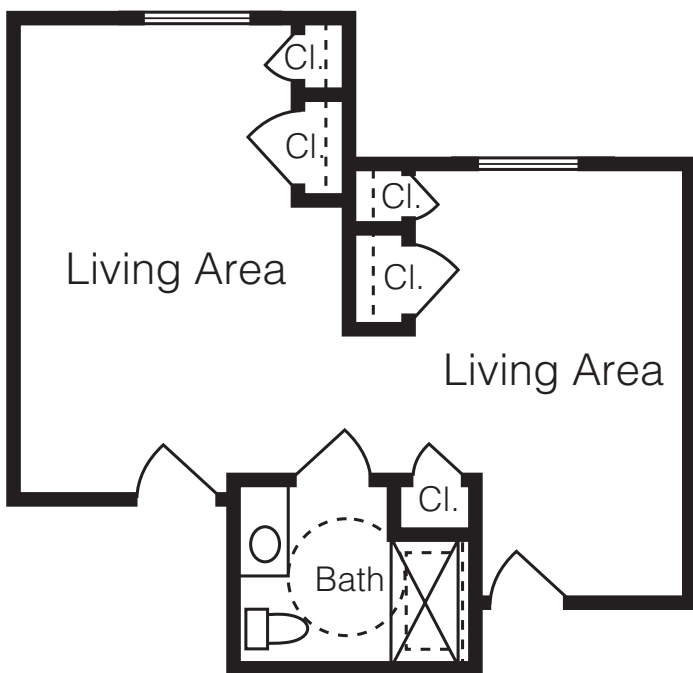

BROADWAY PLAZA PECAN PARK

STUDIO

Approximately 340 sq. ft.

STUDIO DELUXE

Approximately 385-405 sq. ft.

ALCOVE

Approximately 485 sq. ft.

PRIVATE BEDROOM

Approximately 385-405 sq. ft.

SHARED PRIVATE

Approximately 385-405 sq. ft.

DELUXE ALCOVE

Approximately 385-405 sq. ft.